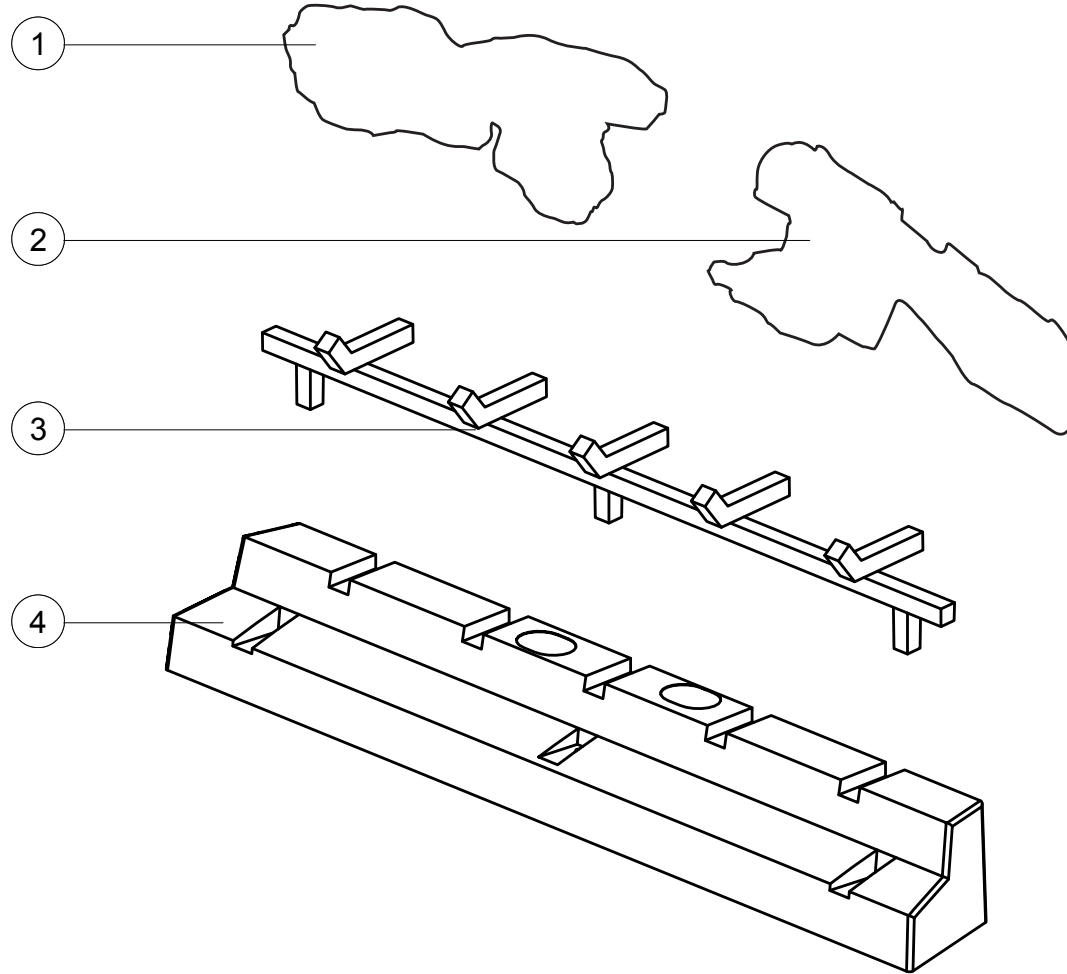

# BEF40H LOG ASSEMBLY

ITEMS MAY NOT APPEAR EXACTLY AS ILLUSTRATED

REF. #	PART NO.	DESCRIPTION	REF. #	PART NO.	DESCRIPTION
1	G135-0008-SER	LEFT SIDE LOG	3	W185-0001-SER	GRATE ASSEMBLY
2	G135-0009-SER	RIGHT SIDE LOG	4	G135-0010-SER	EMBER BED